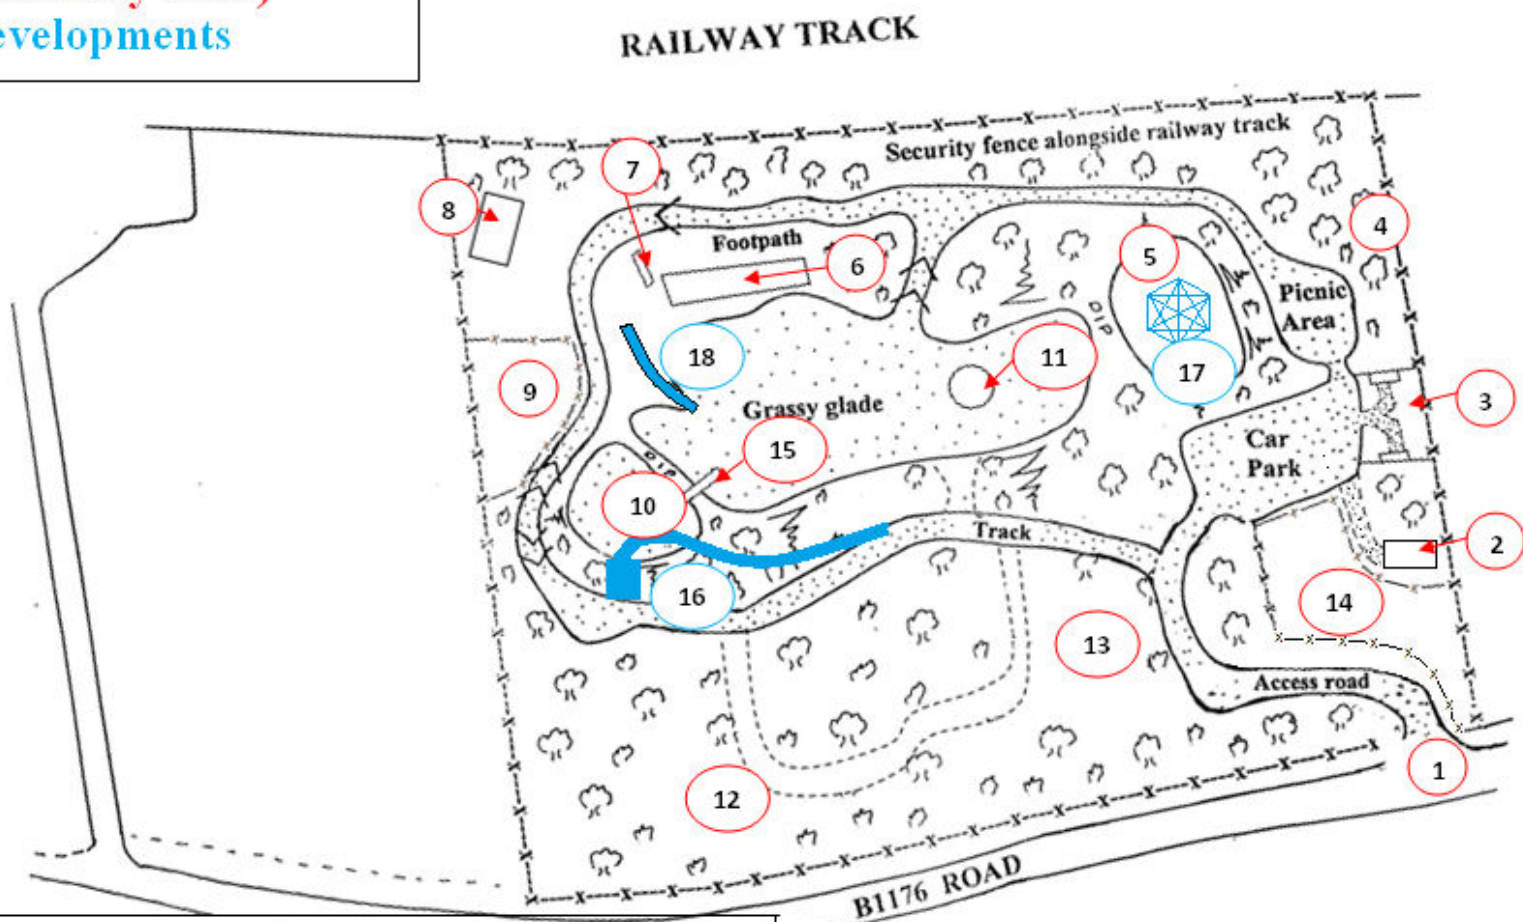

THE SPINNEY

Site Plan (updated February 2010)
Showing proposed developments

Key

- | | | |
|-------------------|------------------------|--|
| 1. Entrance | 9. Toddlers' play area | 16. Proposed tree-top walkway and lookout post |
| 2. Tool Store | 10. Story circle | 17. Proposed site for new space net |
| 3. Sensory garden | 11. Campfire | 18. Proposed mega-slide |
| 4. Barbecue | 12. Edubase | |
| 5. Glade | 13. The Dell | |
| 6. Zip wire | 14. Heritage orchard | |
| 7. Slide | 15. Wobbly bridge | |
| 8. Swings | | |